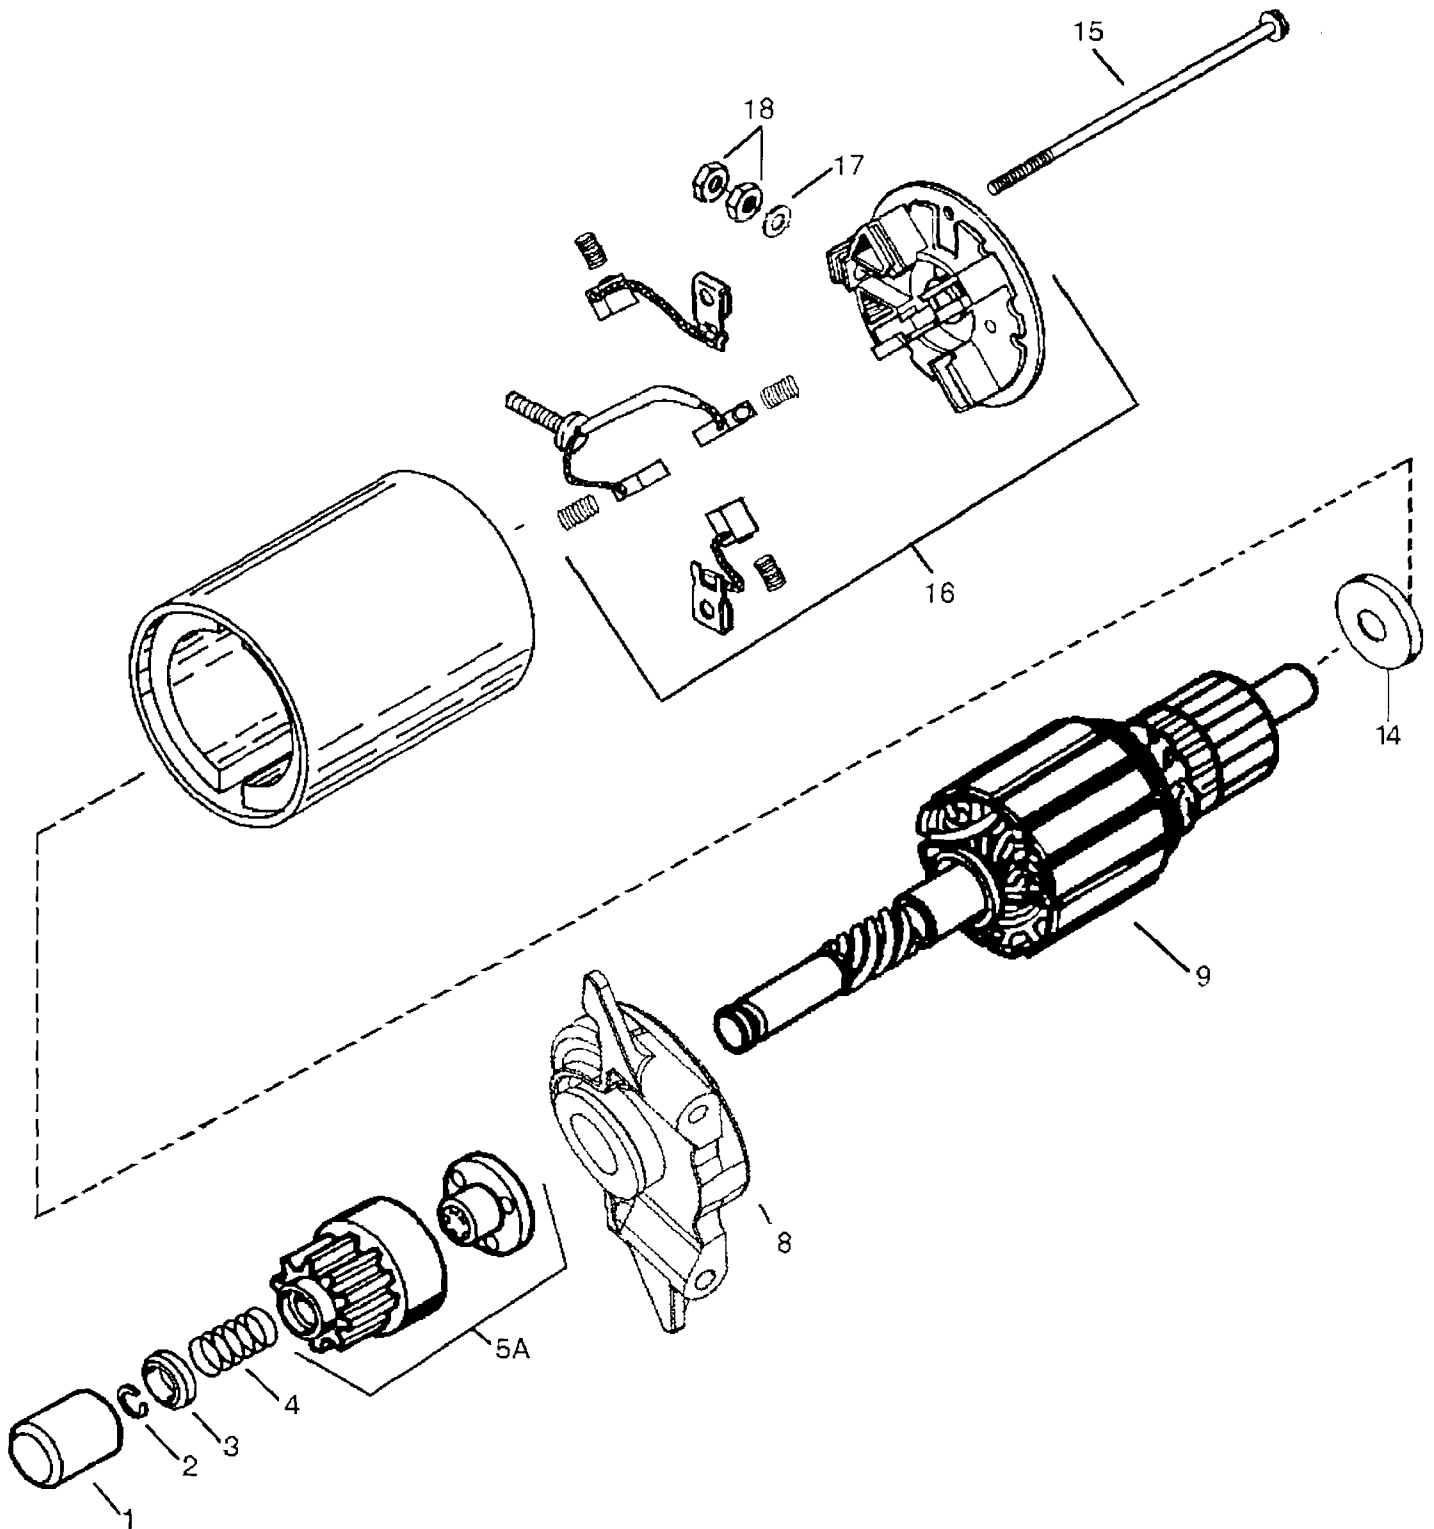

Ref #	Onderdeelnummer	Aantal	Omschrijving
0	37284	1	Electric Starter (12 Volt)
1	33841	1	Dust Cover
2	33842	1	Retainer Ring
3	33843	1	Spring Retainer
4	33854	1	Anti-drift Spring
5A	36853	1	Gear & Nut (Incl. 2)
8	37354	1	Drive End Cap Assembly
14	35897	1	Thrust Washer
15	36856	2	Case Bolt
16	37356	1	End Cap & Brush Card Ass'y (Incl.14,1 7 & 18)
17	650168	1	Washer
18	650864	2	Nut