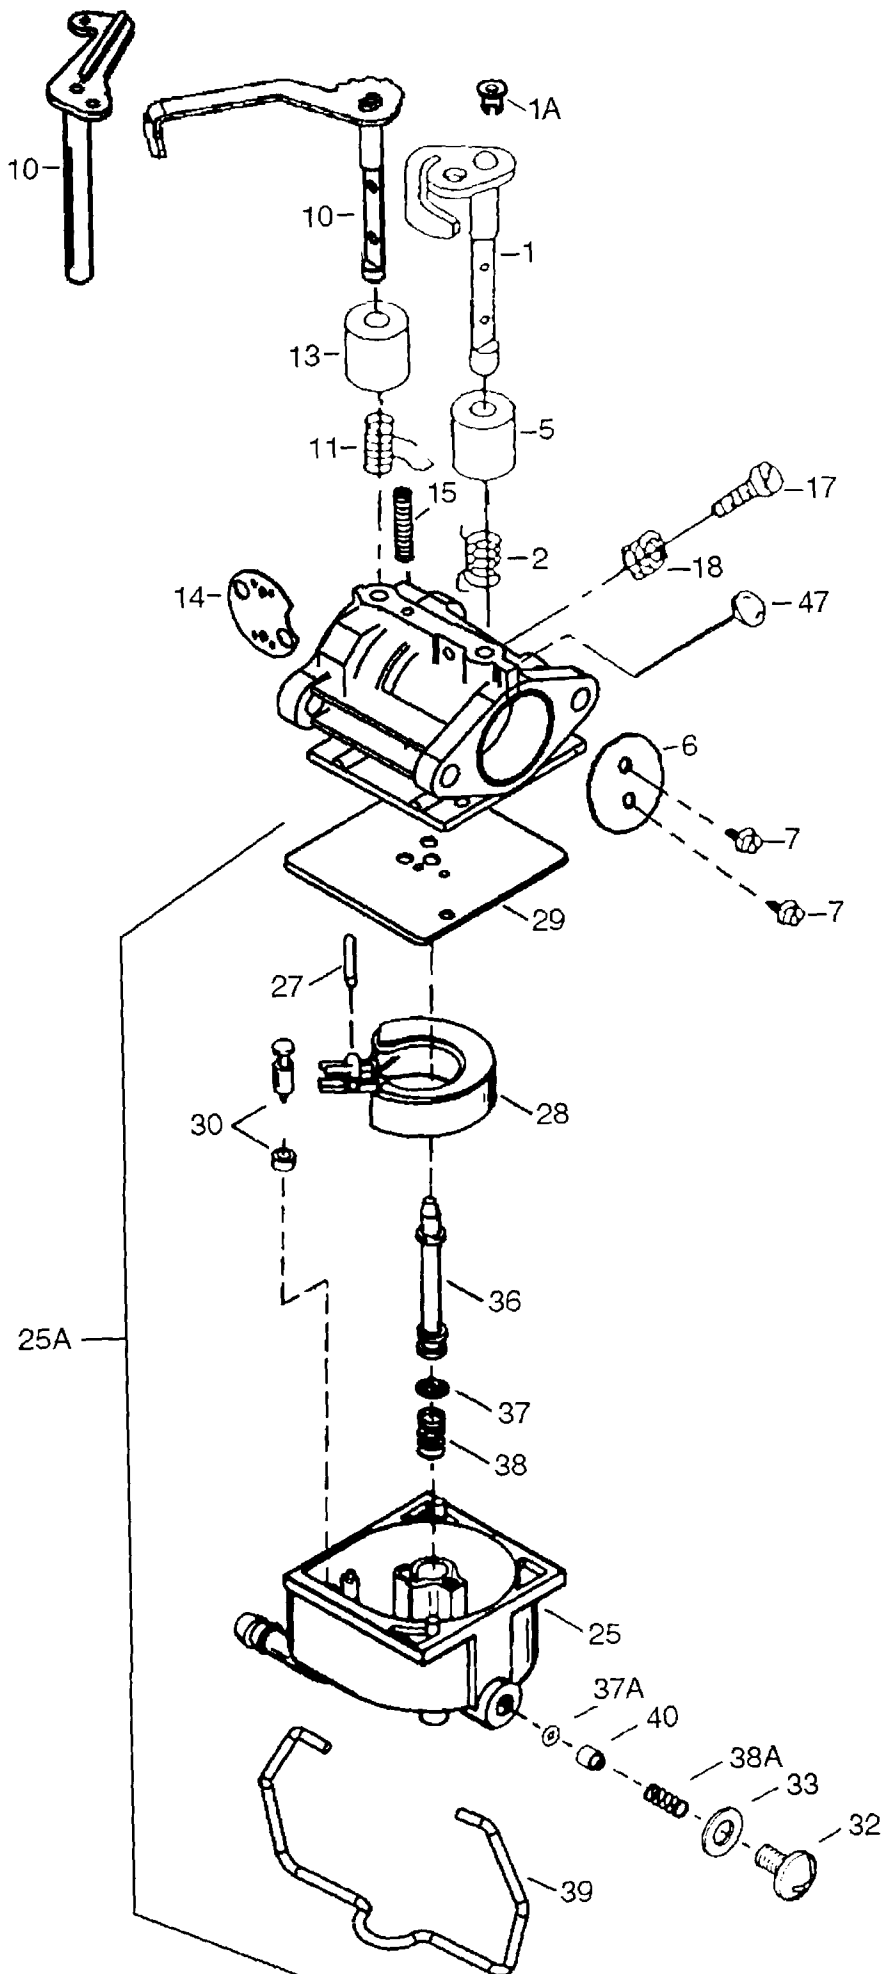

Ref #	Onderdeelnummer	Aantal	Omschrijving
0	640221	1	Carburetor (Incl. 184 of Engine Parts List)
1	640216	1	Throttle Shaft & Lever Assembly
5	640037	2	Dust Seal
6	640038	1	Throttle Shutter
7	650506	4	Throttle & Choke Shutter Screws
10	640217	1	Choke Shaft & Lever Assembly
11	632785	1	Choke Return Spring
14	640177	1	Choke Shutter
17	651025	1	Throttle Crack Screw/Idle Speed Screw
18	630766	1	Tension Spring
25	640220	1	Float Bowl Assembly
25A	730649	1	Float Bowl Repair Kit
27	632544	1	Float Shaft
28	632543	1	Float
29	640047	1	Float Bowl to Body Gasket
30	632709	1	Inlet Needle & Seat
32	640041	1	Bowl Drain Screw
33	640042	1	Bowl Drain Washer
36	640067	1	Main Nozzle Tube
37	632547	2	O-ring
38	632545	1	Spring, Main Nozzle Tube
38A	36918	1	Spring
39	640218A	1	Float Bowl Retainer
40	640219	1	Main Fuel Jet
47	630748	1	Welch Plug, Idle Mixing Well